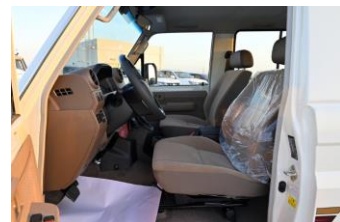

## **2024 MODEL TOYOTA LAND CRUISER 71 HARDTOP DX 2.8L TURBO DIESEL AUTOMATIC TRANSMISSION**

The first-ever Land Cruiser 71 model in 2024 will come equipped with a four-cylinder, 2.8-liter 1GD-FTV diesel engine and a 6-speed automatic transmission. Regardless of the engine, it delivers power to a full time four-wheel-drive 4X4 transfer case with high and low range. The suspension, interior and basic layout of these models are nearly identical to the more famous longer wheelbase 76 series Land Cruisers, but the frame and body is much shorter, with 3 doors boxy shape. This allows the Land Cruiser to be nimbler off-road. This model was popular as a personal off-road transport, and almost exclusively as a commercial and government vehicle.

### **INTERIOR FEATURES**

FABRIC SEATS  
FRONT SEPARATE SEATS (2 PASSENGERS)  
MANUAL AIR CONDITIONING  
GLOVE BOX COOLING VENT  
STEERING WHEEL CONTROLS  
WOOD GRAIN EFFECT FOR DASHBOARD  
LEATHER STEERING WHEEL WITH WOOD GRAIN EFFECT  
TELESCOPIC STEERING WHEEL  
CENTER CONSOLE  
FRONT CUP HOLDERS  
2 USB-C PORTS  
FLOOR MATS - CARPET